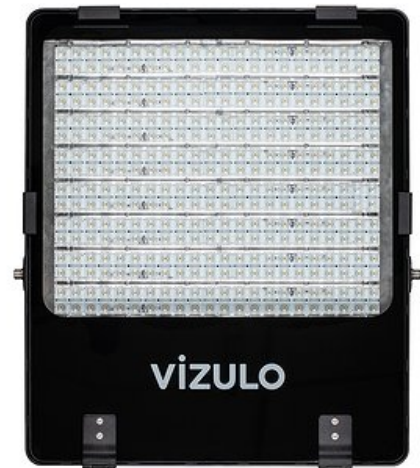

# FLOODLIGHTING

---

➤ Floodlights intended for lighting large areas, the maximum power of the largest floodlight is 700W

➤ Read more at [www.cluster.lv](http://www.cluster.lv)