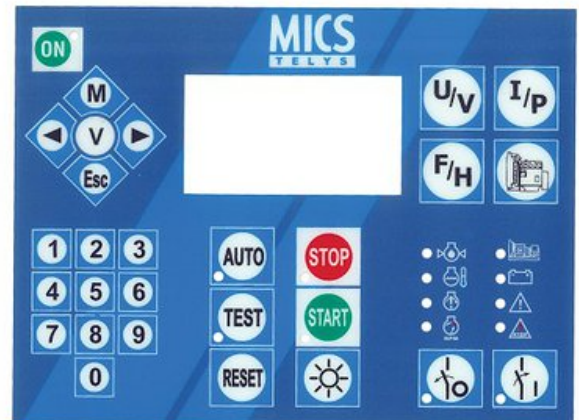

MEMBRANE SWITCHES AND GRAPHIC OVERLAYS

➤ Membrane switches control the operation of a wide variety of equipment and add to the visual impact for a user in an attractive and easily understandable form. SILMOR provides membrane switch technical and visual design, as well as production. We use only branded, certified materials in our manufacturing.

➤ Graphic overlays are used in a wide variety of equipment and control panels. They provide technical and visual functionality and high abrasion resistance on a range of equipment types, including electronic equipment. SILMOR has a wide choice of materials and colours available. Membrane switches control the operation of a wide variety of equipment and add to the visual impact for a user in an attractive and easily understandable form. SILMOR provides membrane switch technical and visual design, as well as production. We use only branded, certified materials in our manufacturing.