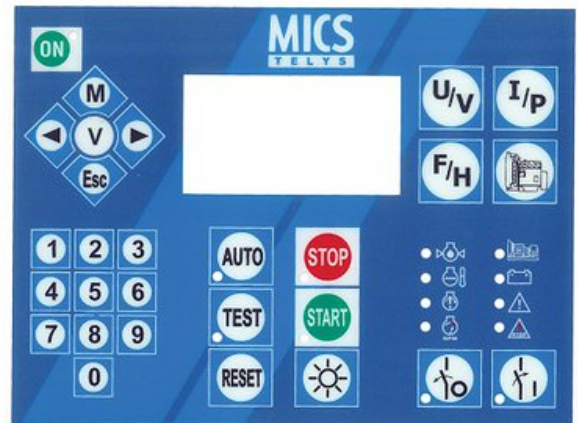

MEMBRANE SWITCHES AND GRAPHIC OVERLAYS

➤ Membrane switches control the operation of a wide variety of equipment and add to the visual impact for a user in an attractive and easily understandable form. SILMOR provides membrane switch technical and visual design, as well as production. We use only branded, certified materials in our manufacturing.

➤ Graphic overlays are used in a wide variety of equipment and control panels. They provide technical and visual functionality and high abrasion resistance on a range of equipment types, including electronic equipment. SILMOR has a wide choice of materials and colours available. Membrane switches control the operation of a wide variety of equipment and add to the visual impact for a user in an attractive and easily understandable form. SILMOR provides membrane switch technical and visual design, as well as production. We use only branded, certified materials in our manufacturing.